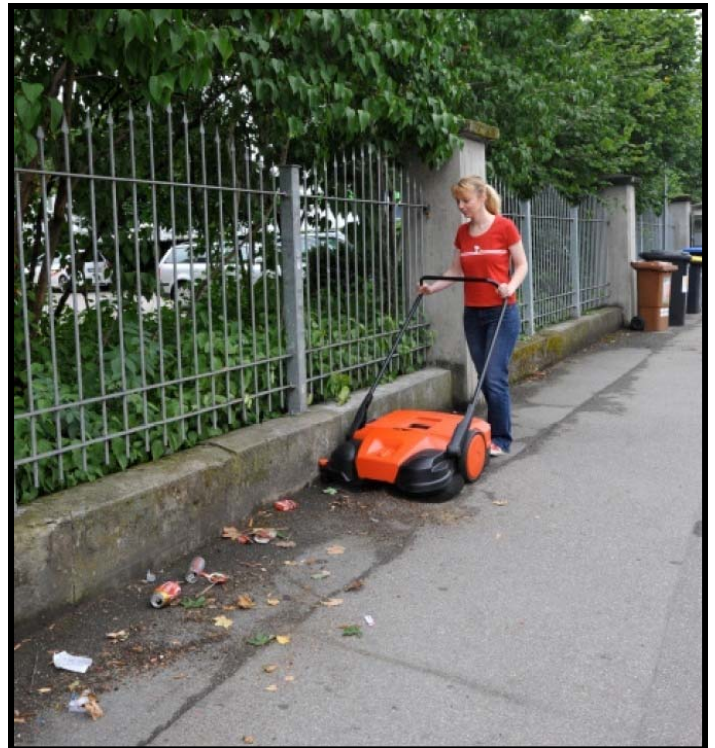

Quality made in Germany

haaga®

Battery
Powered

Highly Efficient, Battery Powered, Easy To Operate, 31" Wide, Triple Brush System Sweeper

The two front brushes rotate in opposite directions grabbing the debris directly in front of the sweeper while the brush roller on the bottom picks up all the fine particles, all the debris is then deposited into the large easy to empty 13.2 gallon container.

- 31" wide
- 90 minutes battery run time
- 13.2 gallon debris container
- Gear covers, protects gears from dirt
- Maintenance free gears, self-lubricating
- Sweeps fine & coarse dirt
- Sweeps wet & dry leaves
- Side rollers that make sweeping along walls an ease
- Maintenance free motor & battery
- Light weight for easy use
- Stand up storage design for easy storage
- 4 year warranty on brushes
- 2 year limited warranty