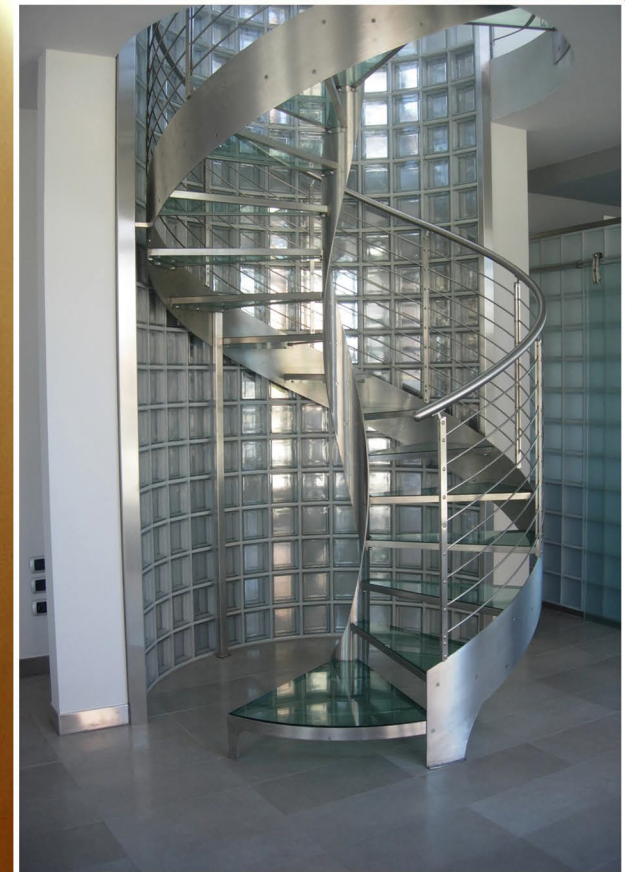

www.sevesglassblock.com/imperial