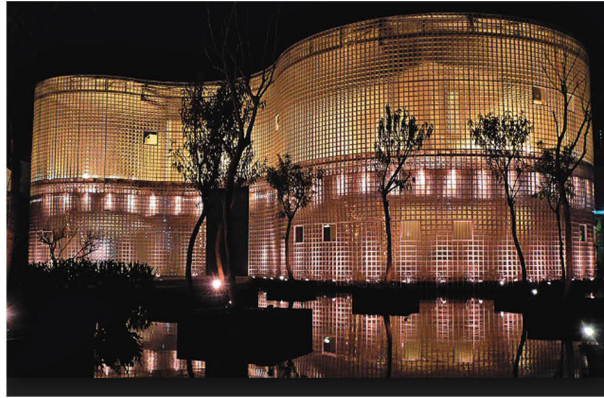

Accessories