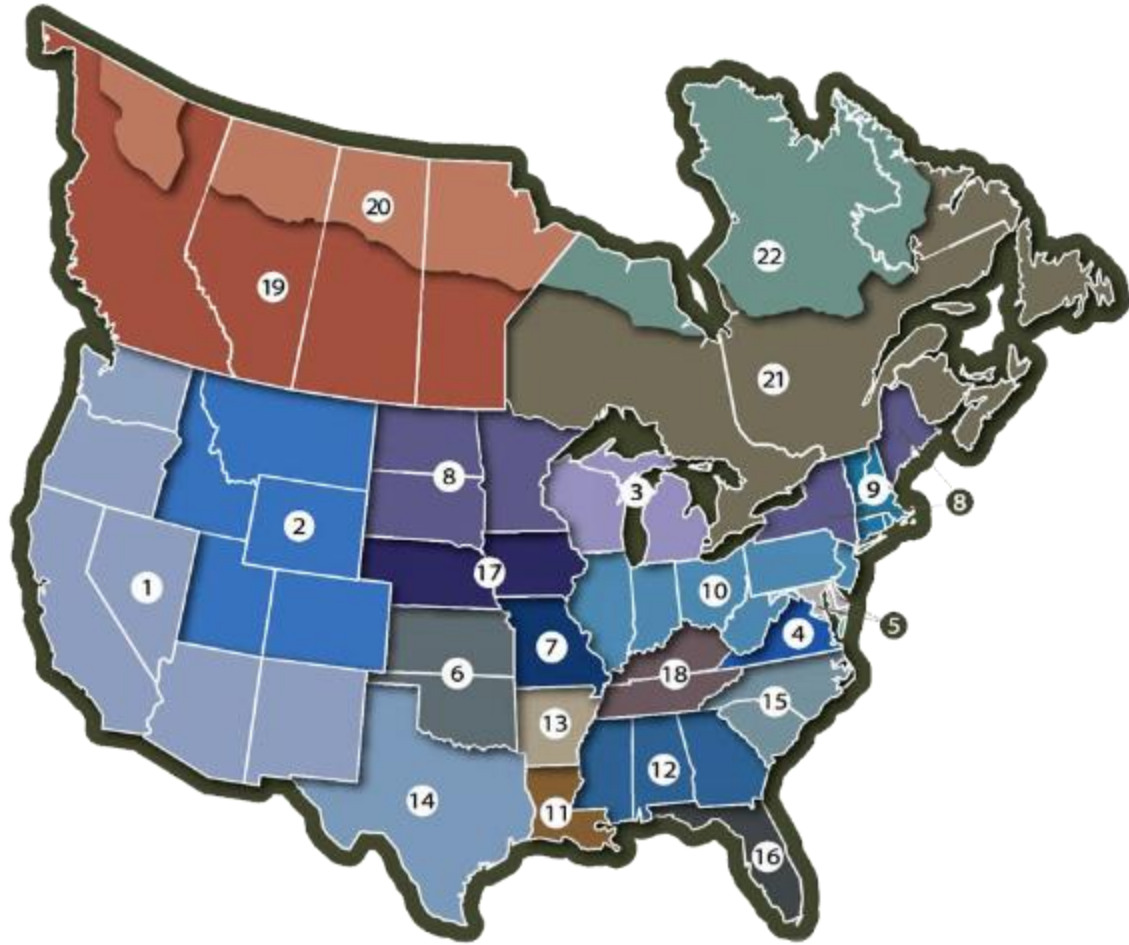

Beets & Greens Planting Dates

ZONE	DATES
1 & 2	Call 800-688-3030x2 for dates
3	July 1 - Sept 1
4	Coastal: Aug 15 - Sept 30 Southern Piedmont: Aug 1 - Sept 15 Mountain Valleys: July 15 - Sept 15
5	July 15 - Sept 15
6	Aug 1 - Oct 1
7	North: July 15 - Sept 15 South: Aug 1 - Oct 1
8	July 5 - Aug 20
9	July 1 - Aug 30

10	July 15 - Sept 15
11	Sept 15 - Nov 15
12	North: Sept 5 - Nov 1 Central: Sept 15 - Nov 15 South: Sept 25 - Nov 15
ZONE	DATES
13	North: Aug 15 - Oct 1 South: Sept 5 - Oct 15
14	North: Sept 5 - Oct 30 Central: Sept 15 - Nov 15 South: Sept 25 - Nov 15
15	Coastal: Sept 1 - Oct 1 Piedmont: Aug 15 - Sept 20 Mountain Valleys: Aug 5 - Sept 15
16	North: Sept 15 - Nov 15 Central: Sept 25 - Nov 15 South: Oct 5 - Nov 30
17	July 15 - Sept 1
18	Aug 1 - Sept 30
19	July 1 - Aug 15
20	June 15 - August 1
21	July 15 - Aug 31
22	July 1 - Aug 15