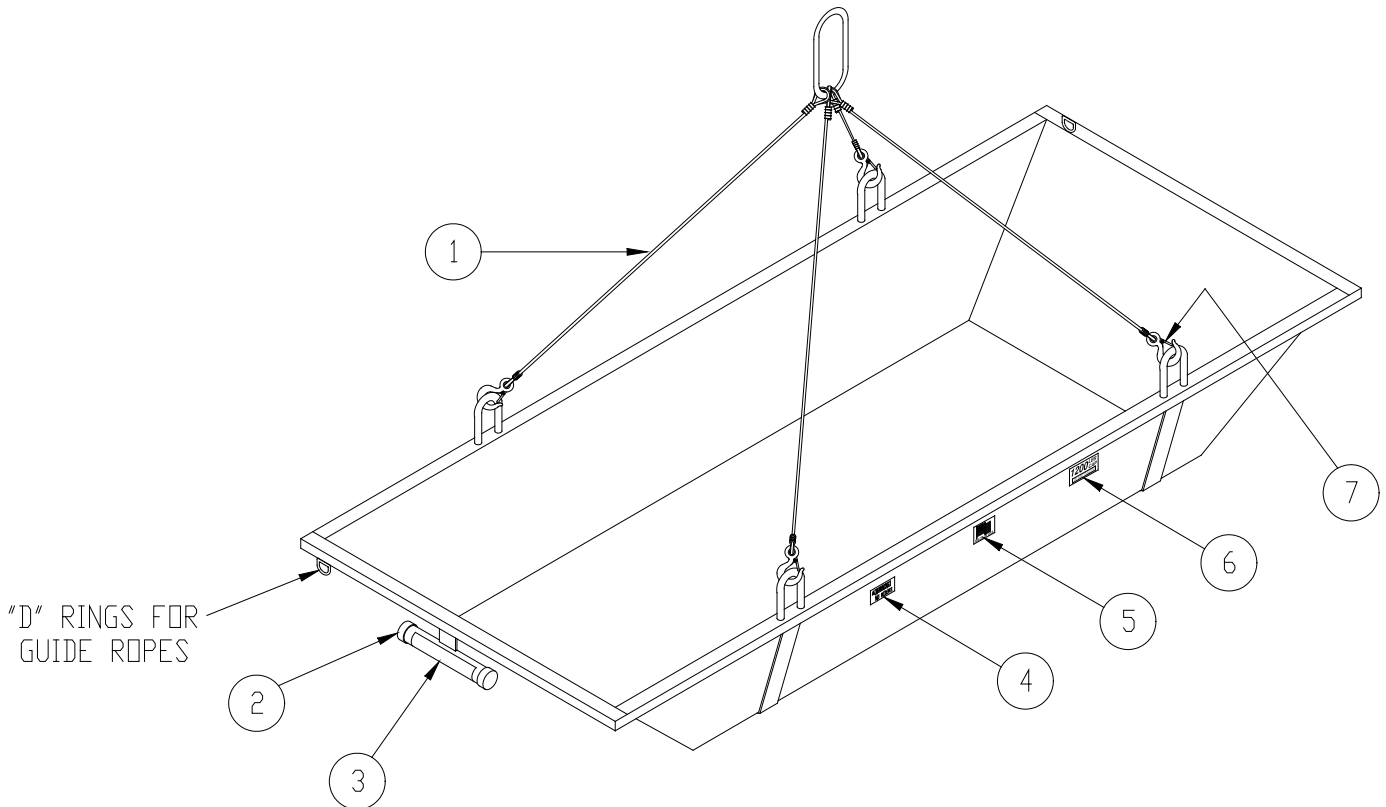

P/N 0100056
LARGE TRASH TRAY W/CABLE ASSEMBLY
1200 LBS. CAP.

ASSEMBLY PARTS LIST

| REF # | PART # | QTY | DESCRIPTION |
|-------|---------|-----|--------------------------------|
| 1 | 0104290 | 1 | CABLE ASSY |
| 2 | 6403928 | 2 | INSTRUCTION TUBE END CAP BLACK |
| 3 | 6204065 | 1 | DECAL "INSTRUCTIONS INSIDE" |
| 4 | 6204059 | 2 | DECAL "WARNING NO RIDERS" |
| 5 | 6205685 | 1 | DECAL "MADE IN USA" |
| 6 | 6205668 | 2 | DECAL "1200 LBS CAP." |
| 7 | 7300224 | 4 | LATCH KIT |

EMPTY WT.: - 165 LBS. Approx.
CAPACITY: - 1200 LBS.
VOLUME: - 18.4 Cubic Ft.

#0104290 CABLE ASSEMBLY