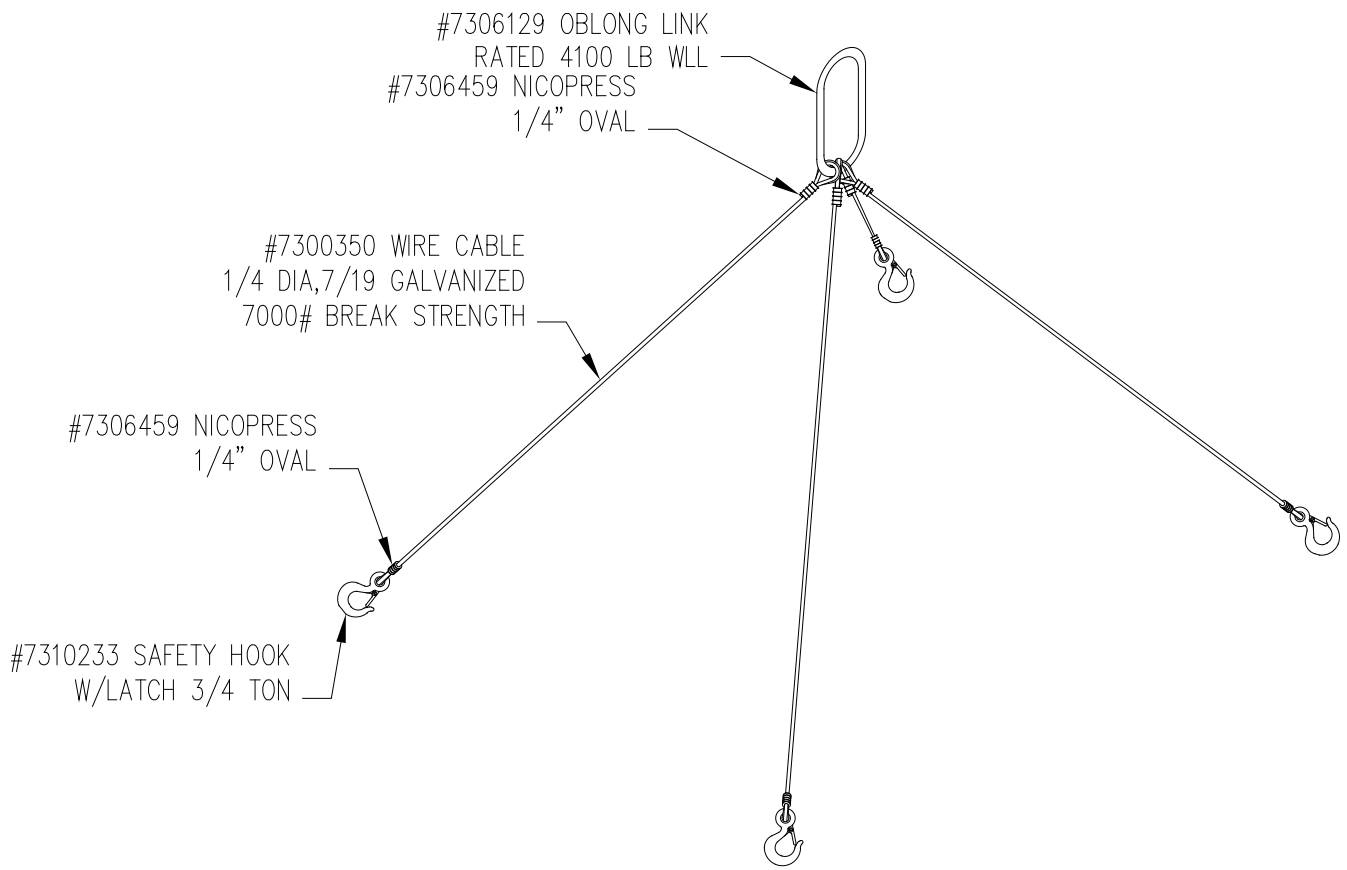

P/N 0100056
LARGE TRASH TRAY W/CABLE ASSEMBLY
1200 LBS. CAP.

ASSEMBLY PARTS LIST

| REF # | PART # | QTY | DESCRIPTION |
|-------|---------|-----|--------------------------------|
| 1 | 0104290 | 1 | CABLE ASSY |
| 2 | 6403928 | 2 | INSTRUCTION TUBE END CAP BLACK |
| 3 | 6204065 | 1 | DECAL "INSTRUCTIONS INSIDE" |
| 4 | 6204059 | 2 | DECAL "WARNING NO RIDERS" |
| 5 | 6205685 | 1 | DECAL "MADE IN USA" |
| 6 | 6205668 | 2 | DECAL "1200 LBS CAP." |
| 7 | 7300224 | 4 | LATCH KIT |

EMPTY WT.: - 165 LBS. Approx.
CAPACITY: - 1200 LBS.
VOLUME: - 18.4 Cubic Ft.

#0104290 CABLE ASSEMBLY