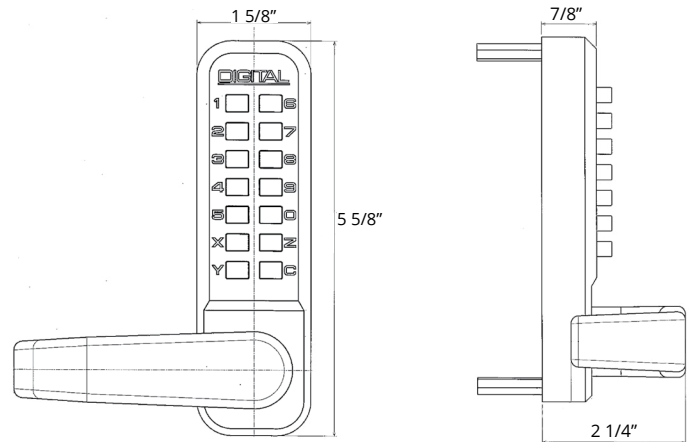

FEATURES

- Mechanical, keyless lever lock with one user code
- Lever handle on exterior and interior
- Auto-locking with passage function
- Reversible handing
- ADA Compliant
- Adjustable latch
- Covers standard 2 1/8" hole

OPTIONS

Single Combination, Double Combination

DIMENSIONS & SPECIFICATIONS

Dimensions:

- Length: 5 5/8"
- Width: 1 5/8"
- Depth: 2 1/4"

Total Coverage with Trim Plates: 6 1/2" L x 2 1/2" W

ADA Lever Size: 4" W x 1" H

Backset: Adjustable

Door Thickness: 1 3/16" to 2", up to 5" with Extension Kit

Material: Zinc-plated steel

Teflon coated stainless steel interior components

For Exterior & Interior Use

Weather Resistant

Lifetime Mechanical Warranty

ORDERING INFORMATION

Finish

Single Combination Double Combination

Antique Brass	2835AB	2835ABDC
Bright Brass	2835BB	2835BBDC
Bright Chrome	2835BC	2835BCDC
Jet Black	2835JB	2835JBDC
Marine Grade	2835MG	2835MGDC
Oil Rubbed Bronze	2835OB	2835OBDC
Satin Chrome	2835SC	2835SCDC
Satin Nickel	2835SN	2835SNDC
White	2835WH	2835WHDC