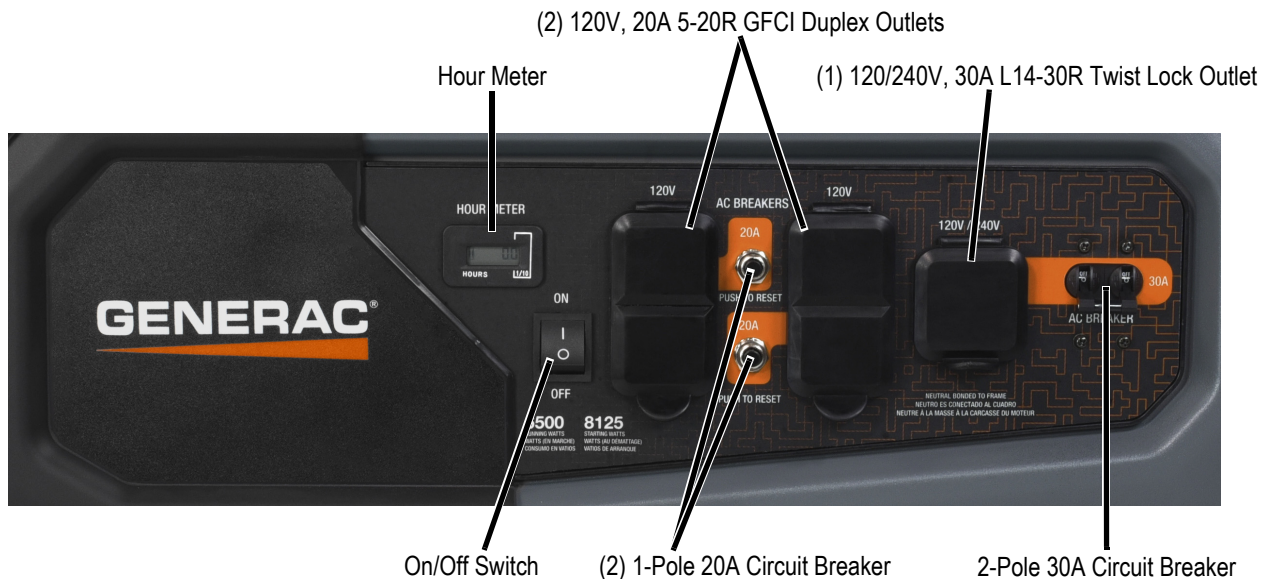

GP6500

GP SERIES Portable Generator

Model 7690-2 UPC: 696471075816
(49-State)

Features

- **PowerRush™ Advanced Technology** delivers over 40% more starting capacity allowing you to do more with less.*
- **Generac's OHV engine** with splash lubrication provides a long engine life.
- **Low-oil level shutdown** automatically safeguards engine from damage.
- **Large-capacity steel fuel tank** with incorporated fuel gauge provides durability and up to a 10.5 hour run-time at 50% load.
- **1 ¼" steel-tube cradle** for added durability and strength.
- **Hour Meter** tracks maintenance intervals.
- **Heavy-duty, never-flat wheels** allow for easy portability.
- **Fold-down handle** for sturdy portability and compact storage.
- **HomeLink™** manual transfer switch compatible.

*Increases electrical current upon demand; above rated output when starting electric motors

AC Rated Output Running Watts 6500
AC Maximum Output Starting Watts 8125

Control Panel

GP6500

Specifications

Product Series	GP6500
Model Number	7690-2
Configuration	49ST
AC Rated Output Running Watts	6500
AC Maximum Output Starting Watts	8125
Rated AC Voltage	120/240 VAC
Rated AC Frequency	60 Hz
Rated 120/240 VAC Amperage	54.2 / 27.1
Engine Displacement	389cc
Engine Type	OHV
Engine RPM	3600
Recommended Oil	10W-30 / SAE 30
Oil Capacity qt (L)	1.06 (1.0)
Lubrication Method	Splash
Automatic Voltage Regulation (AVR)	Yes
Choke Location	On Engine
Fuel Shut Off	On Fuel Tank
Starting Method	Recoil Pull Start
Low Oil Shutdown	Yes

Neutral Bonded to Ground	Yes
Start Switch Type	On / Off
Start Switch Location	On Control Panel
Fuel Gauge	Yes
Fuel Tank Capacity gal (L)	6.9 (26)
Run Time at 50% of Rated Load (Hours)	10.5
Handle Style	Dual Grip, Single Folding with Lock Pin
Wheel Type	9.5" Never Flat
Warranty- Residential	3 Year Limited
Warranty- Commercial	1 Year Limited
Included	engine oil, oil funnel, handle & wheel kit, owner's manual