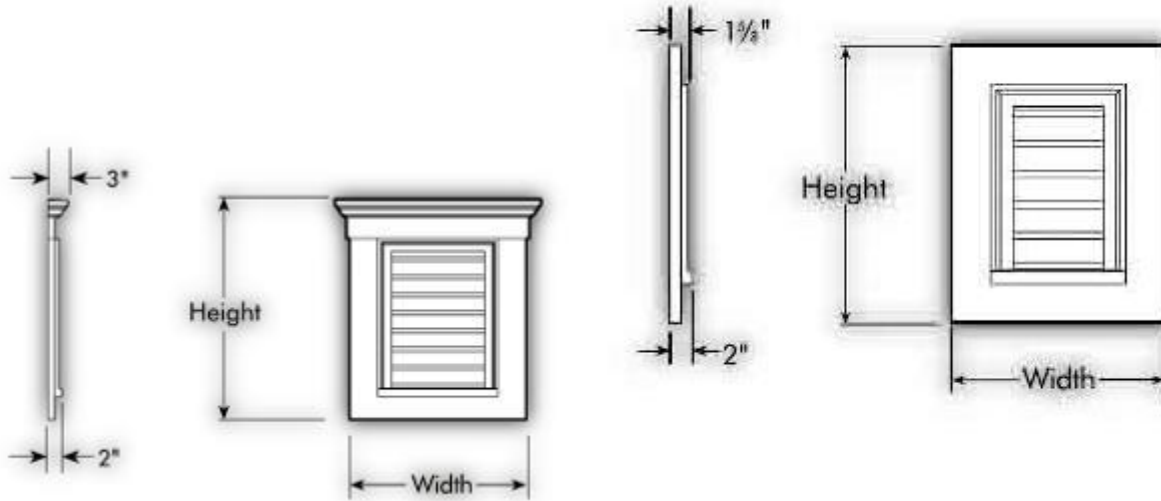

Specifications

SKU	Style	Width	Overall Width	Height	Vent Area
LV12X24-4F6WCH	Decorative	19"	23 1/2"	33 1/2"	-
LV16X24-4F6WCH	Decorative	23"	27 1/2"	33 1/2"	-
FLV18X24-4F6WCH	Decorative	26 1/2"	31"	33 1/2"	24 Sq. In.
FLV18X24-4F6WCH	Functional	26 1/2"	31"	33 1/2"	24 Sq. In.
LV12X18-4F	Decorative	19"	25"	3 1/2"	1"
LV18X30-4F	Decorative	25"	37"	3 1/2"	1"