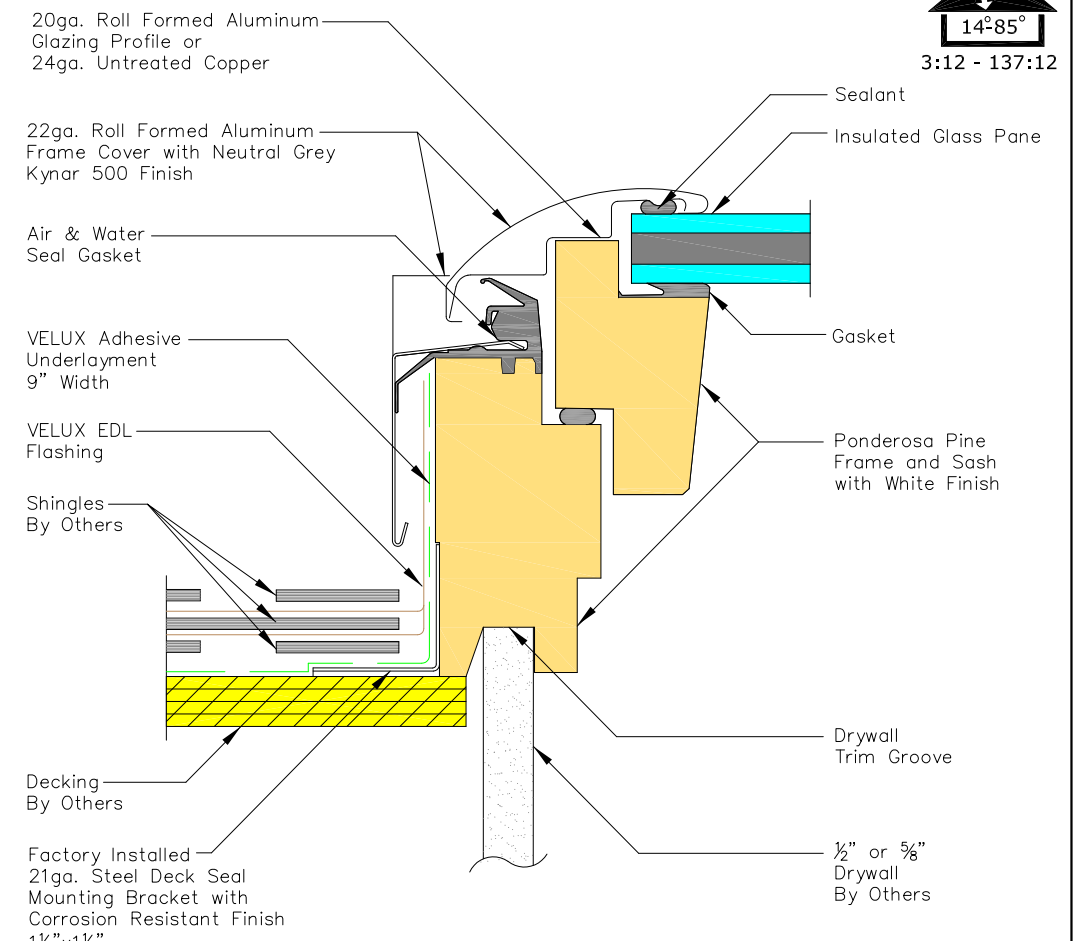

3:12 - 137:12

**VERTICAL CROSS SECTION**

**HORIZONTAL CROSS SECTION**

**DETAIL 1**

- STANDARD GLAZING OPTIONS:**
- Laminated LowE3 (04)
  - Impact (06)
  - Snowload (10)

- COMPATIBLE FLASHINGS:**
- EDL Step flashing
  - EKL/EKX Combi flashing
  - EDW Tile flashing
  - EKW/EKX Combi tile flashing
  - EDM Metal roof flashing
  - ECB Counter flashing for curbs

**NOTES:**

1. The ROUGH OPENING and FINISHED FRAMING dimensions are based on perpendicular interior finish material on all four sides and these dimensions will vary depending on the roof construction, the thickness and the design of the interior finish material.
2. Max sash opening is 11" by stainless steel chain.