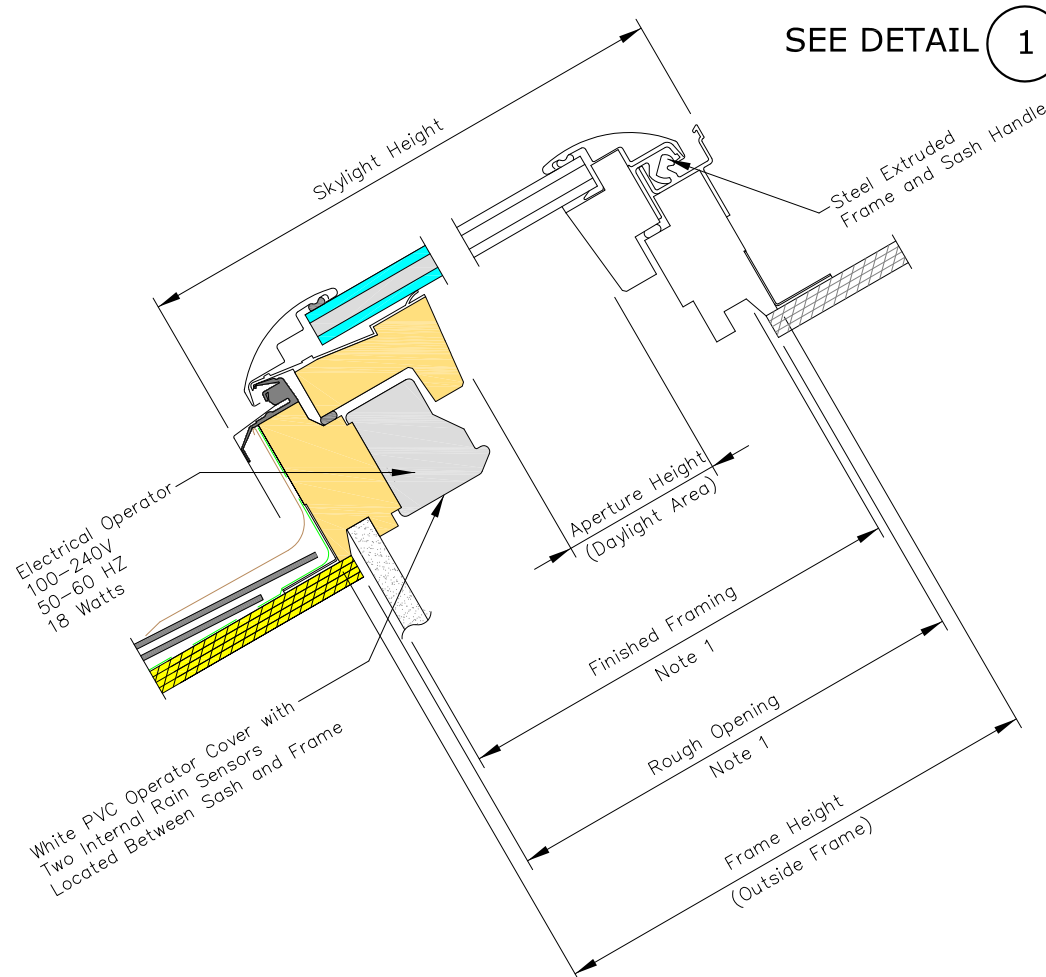

3:12 - 137:12

VERTICAL CROSS SECTION