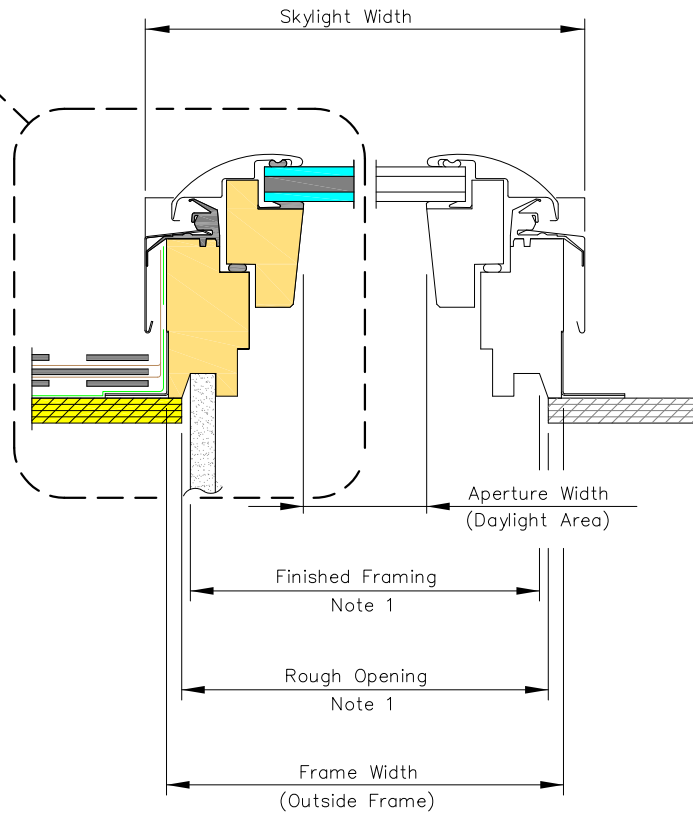

HORIZONTAL CROSS SECTION