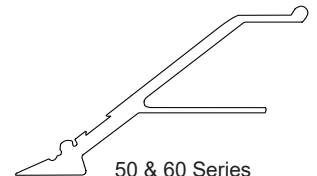

Ref no. 10

How to Identify Stainless Steel Edge

Stainless Steel Edge