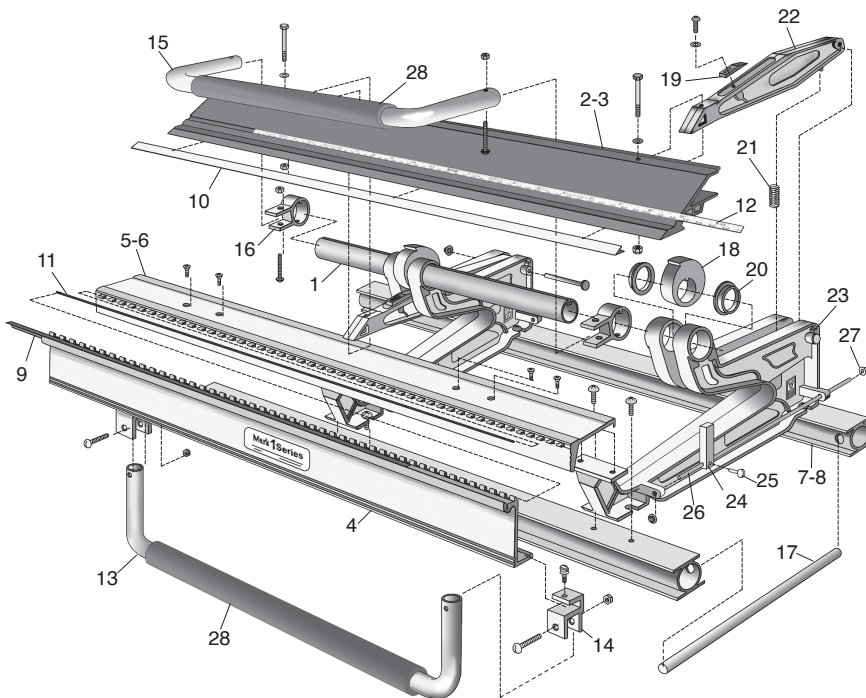

Ref	Description	Model M8-S P/N	Model M10-S P/N	Model M12-S P/N
1	Cam Tube	4403	4404	4405
2-3	F-Bar w/SS / Tape Rule Contr	3950B	3952B	3954B
4	Front Hinge w/Red Vinyl Strip	3961	3962	3963
5-6	Rear Hinge Contr	4425	4427	4429
7-8	Base Rail Contr	4437	4439	4441
9	Strips, Red Vinyl Wear (2 ea)	3658	3658	3658
10	*Strip, Stainless Steel 60 Series	4771	4772	4773
10	*Strip, Stainless Steel Power Lock™	4792	4793	4794
11	Hinge Pin	4062	4063	4064
12	Tape Rule	4765	4765	4765

*Can ship via UPS in 2 pcs.

Parts For All Models

Ref	Part Name	P/N
13	Handle, Bending w/Brkts	3969
14	Brackets, Bending Handle (2 ea)	3579
15	Handle, Locking w/Brackets	3970
16	Brackets, Locking Handle (2 ea)	3931
17	Handles, Carrying (2 ea)	3968
18	Cam, Locking	4801
19	Pads, Wedge UHMW (6 ea)	3971
20	Bearings, Cam Tube UHMW (2 ea)	3901
21	Springs, Coil 3/4x1 3/4" (4 ea)	3902
22	Casting, Upper Pivot Arm	4462
23	Casting, Base C Clamp	4900
24-27	Material Stop Assembly (2 ea)	3965
28	Red Grip for Lock/Bend Handle	4464

Optional Accessories

TrimCutter™ 3017	Wheel Kit 3004	UniLeg™ UNL1	TrimFormer™ 3015
Cuts wide range of materials on all Mark Series brakes	Fits All Van Mark Brakes Attaches to one end of Brake Base Rails	Provides stable footing on many Van Mark tools	Add architectural depth to trim work

Tune-Up Kits

Contractor Model P/N 3966

Ref	Description
9	Strip, Red Vinyl Wear (2 ea)
19	Wedge Pads UHMW
21	Pivot Arm Spring
	Screws & Fasteners Package, Misc