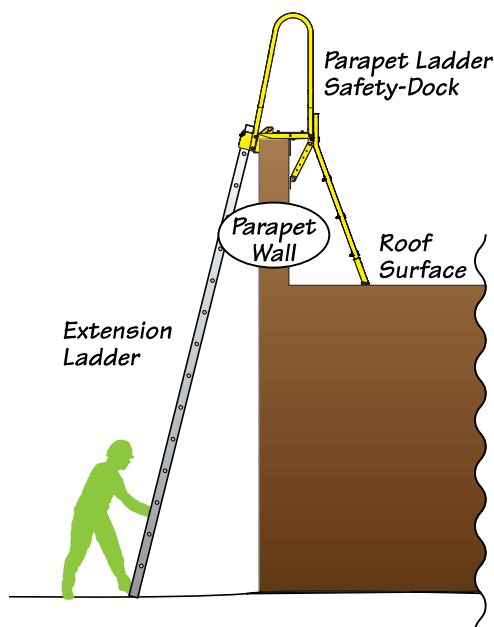

KEY FEATURES

- Installs in minutes on a parapet wall
- Can be cut to quickly customize fit
- TS22 Safety Yellow for easy identification
- Nonslip adhesive tape on ladder rungs for added safety
- Ladder fits up to a 4' tall parapet wall
- Locking chain for ladder securement
- Fits all commercially rated temporary ladders
- Made in U.S.A.

Tie Down Safety is the leading manufacturer of ladder safety systems. The newest innovation, the 3 Piece Ladder Safety Dock, establishes a safe and consistent access point for temporary ladder use. The 3 Piece Ladder Safety Dock is installed on a parapet wall where access to the walking surface is needed. The non-slip ladder rungs and steel handholds allow for safe traversing over the edge of a parapet wall. Tie Down Safety maintains high standards and quality controls using quality raw materials and component parts made in the USA.