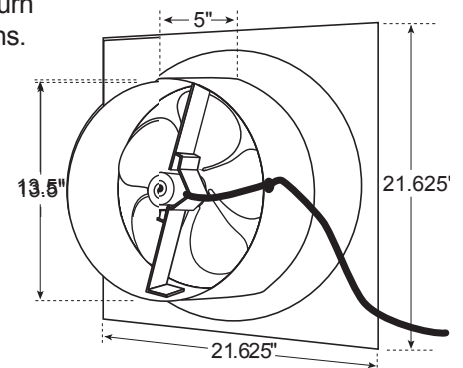

Gable Mounted Fan