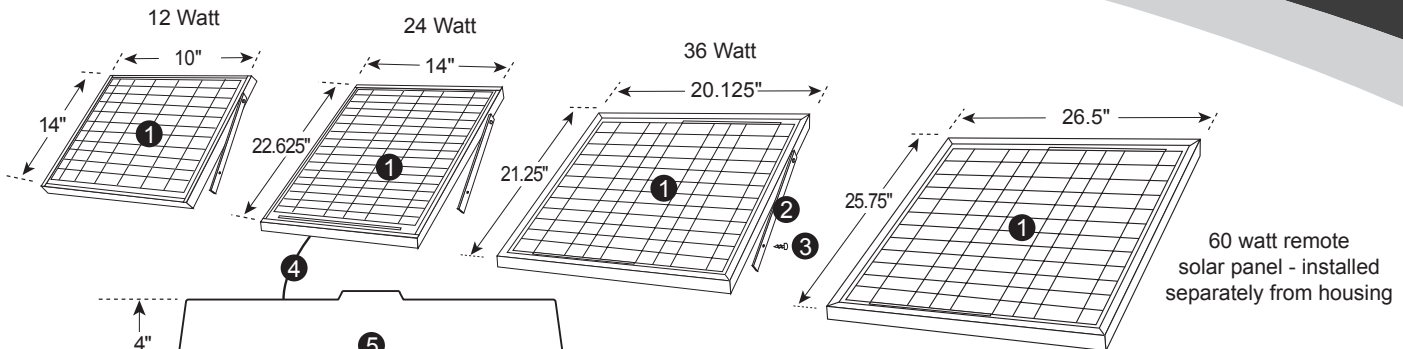

NOTE: Exploded view of Solar Attic Fan is for illustrative purposes only. Unit comes fully assembled.

1. Custom Solar Panel (12, 24, 36, or 60 watt available)*
2. (2) Adjustable Solar Panel Bracket
3. (2) #8 x .75" Self-Tapping Screws
4. 18 Gauge Tinned Copper Wire Lead
5. 1100 Series, Commercial Pure Grade Aluminum Hood
6. Custom DC Motor
7. Motor Bracket Assembly
8. Precision Pitch 5 Blade Fan
9. 3.25" x 48" Stainless Steel Wire Mesh
10. (4) Rugged 14 Gauge Hood Support Bracket
11. 1100 Series, Commercial Pure Grade Aluminum Flashing
12. (6) #6 x 1.5" Stainless Steel Phillips Head Screws

*solar panel dimensions may vary slightly