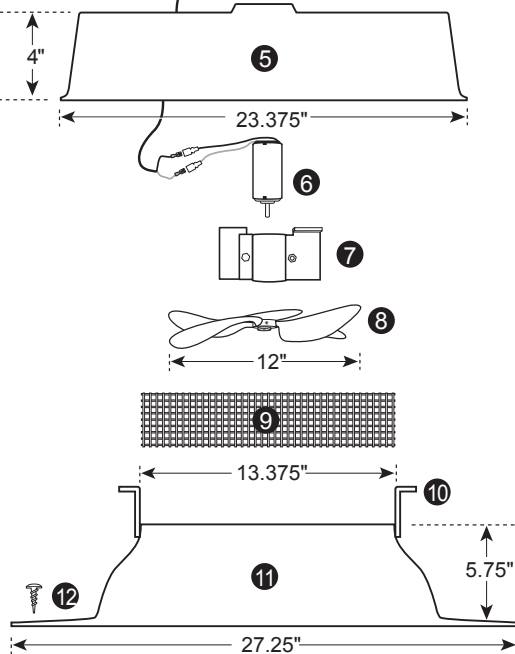

Roof Mount Flashing