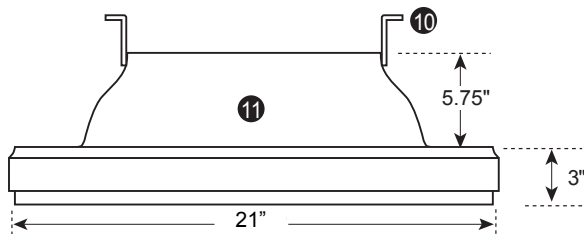

Curb Mount Flashing

OPTIONAL ACCESSORIES:

Thermal Snap Switch
available to automatically turn
off unit during colder months.

**SOLAR PANEL
VENTING CAPACITY**

- 12 watts – up to 1,260 sf
  up to 893 CFMs
- 24 watts – up to 2,100 sf
  up to 1,339 CFMs
- 36 watts – up to 2,625 sf
  up to 1,628 CFMs
- 60 watts – up to 3,255 sf
  up to 1,995 CFMs