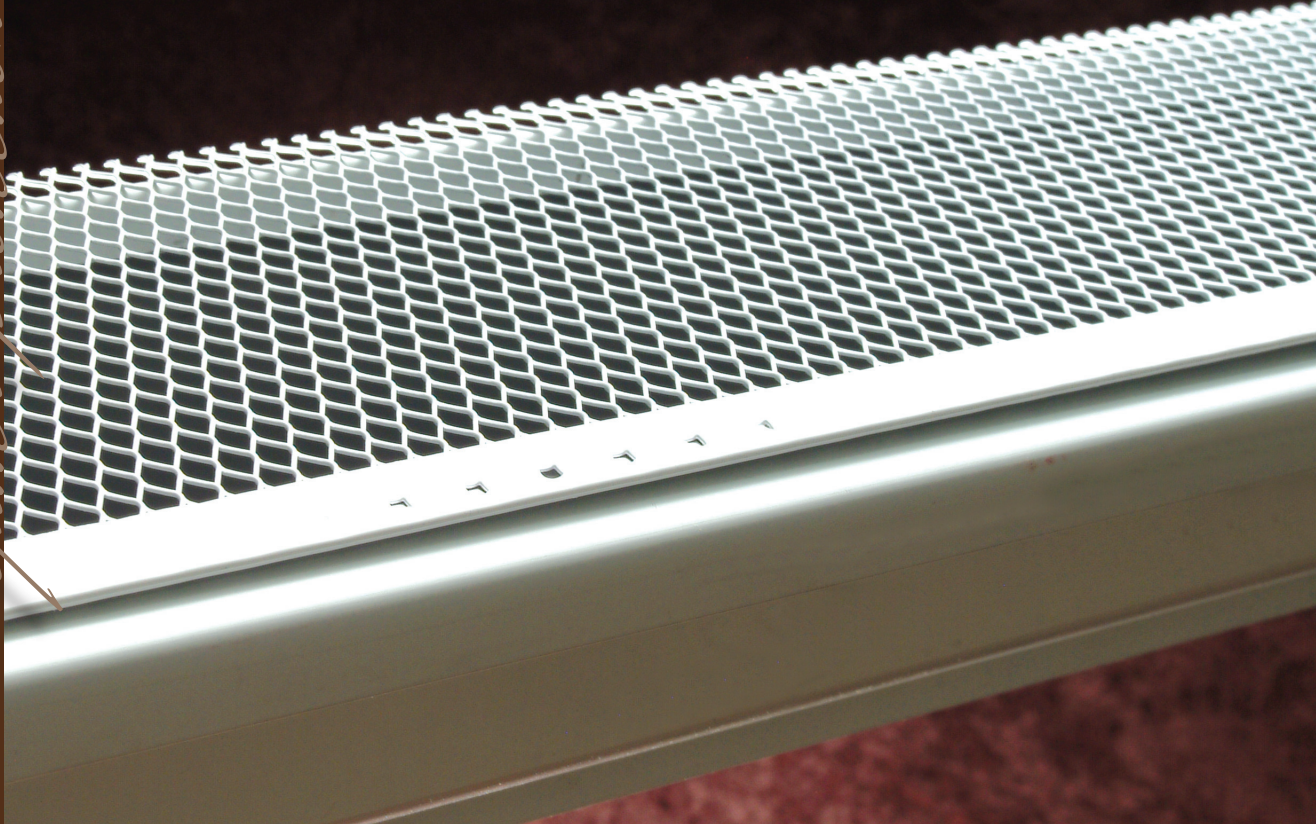

## PROTECTIVE GUTTER SCREENS

*Gutter protection*

### **AN ECONOMICAL, EASY TO INSTALL GUTTER PROTECTION SYSTEM.**

**VALUE** - Protective Gutter Screens are an economical alternative to hoods and other gutter covers.

**QUICK AND EASY TO INSTALL** - Screens are designed to fit directly over the gutters. A double interlock lip firmly secures the screen to the front of the gutter. Available in 4' lengths for ease of handling and installation.

**PREVENTS CLOGGED AND OVER-FLOWING GUTTERS** - The screen's mesh design helps prevent gutter blockage by large, medium, and small sized debris. It provides for excellent water flow through the rain carrying system for self-cleaning, and debris trapped by the screen is dispersed by the wind.

**A NATURAL FIT** - Because it sits directly on the gutter system it's practically unnoticeable, unlike hooded gutter covers.

**A BEAUTIFUL CHOICE** - Screens come in a standard mill finish or are available with a powder coat finish, enabling home owners to choose from a range of colors to match the gutter, roofing shingle or the home's exterior.