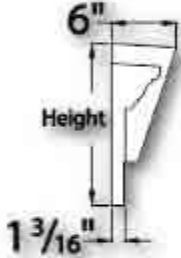

# 9" Crosshead Arch Profiles

*Standard*

*with Keystone*

*with Bottom Trim*