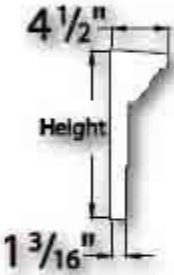

# 9" Crosshead Arch Profiles

*Standard*

*with Keystone*

*with Bottom Trim*