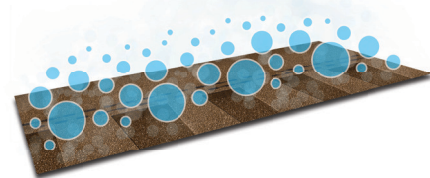

Pinnacle[®] Sun Colors

Cool Coastal Cliffs - shown on cover SRI: 16

Cool Moonlight Beach SRI: 18

Cool Surf SRI: 16

Cool Coral Canyon SRI: 16

Cool Driftwood SRI: 17

Cool Sand SRI: 19

The Solar Reflectance Index (SRI) is an indicator of the ability of a roof surface to return solar energy to the atmosphere. Roofing material surfaces with a higher SRI will be cooler than surfaces with a lower SRI under the same solar energy exposure, especially on a sunny day. Using materials with higher SRI values can enhance building occupant comfort and reduce air conditioning use. For more information, please reference the Cool Roof Rating Council: CoolRoofs.org

• Prevent Unsightly Black Streaks Caused by Algae

• New Cool B

Harness the Power of the Sun

According to the Cool Roof Rating Council (CRRC), the average energy savings for a cool roof is up to

15%
of total cooling costs.

3M SMOG
reducing technology

Improving Air Quality One Roof at a Time

Breathe easy with Pinnacle® Sun shingles — the revolutionary roofing solution that not only protects your home but also helps improve air quality with patented 3M™ Smog-Reducing Technology. The 3M™ Smog-reducing Granules found in Pinnacle® Sun shingles are formulated with a photocatalytic coating activated by the sun's UV rays, transforming nitrogen oxide gases in the air around your home into a water-soluble, plant-useable nitrate that washes away with rainwater.

Improving Our Climate
3M™ Smog-Reducing Granules

The Problem

Over time, shingles without proper protection can develop unsightly black streaks caused by blue-green algae.

The Solution

Atlas shingles featuring Scotchgard™ Protector fight algae and unsightly black streaks, keeping your roof looking newer, longer.