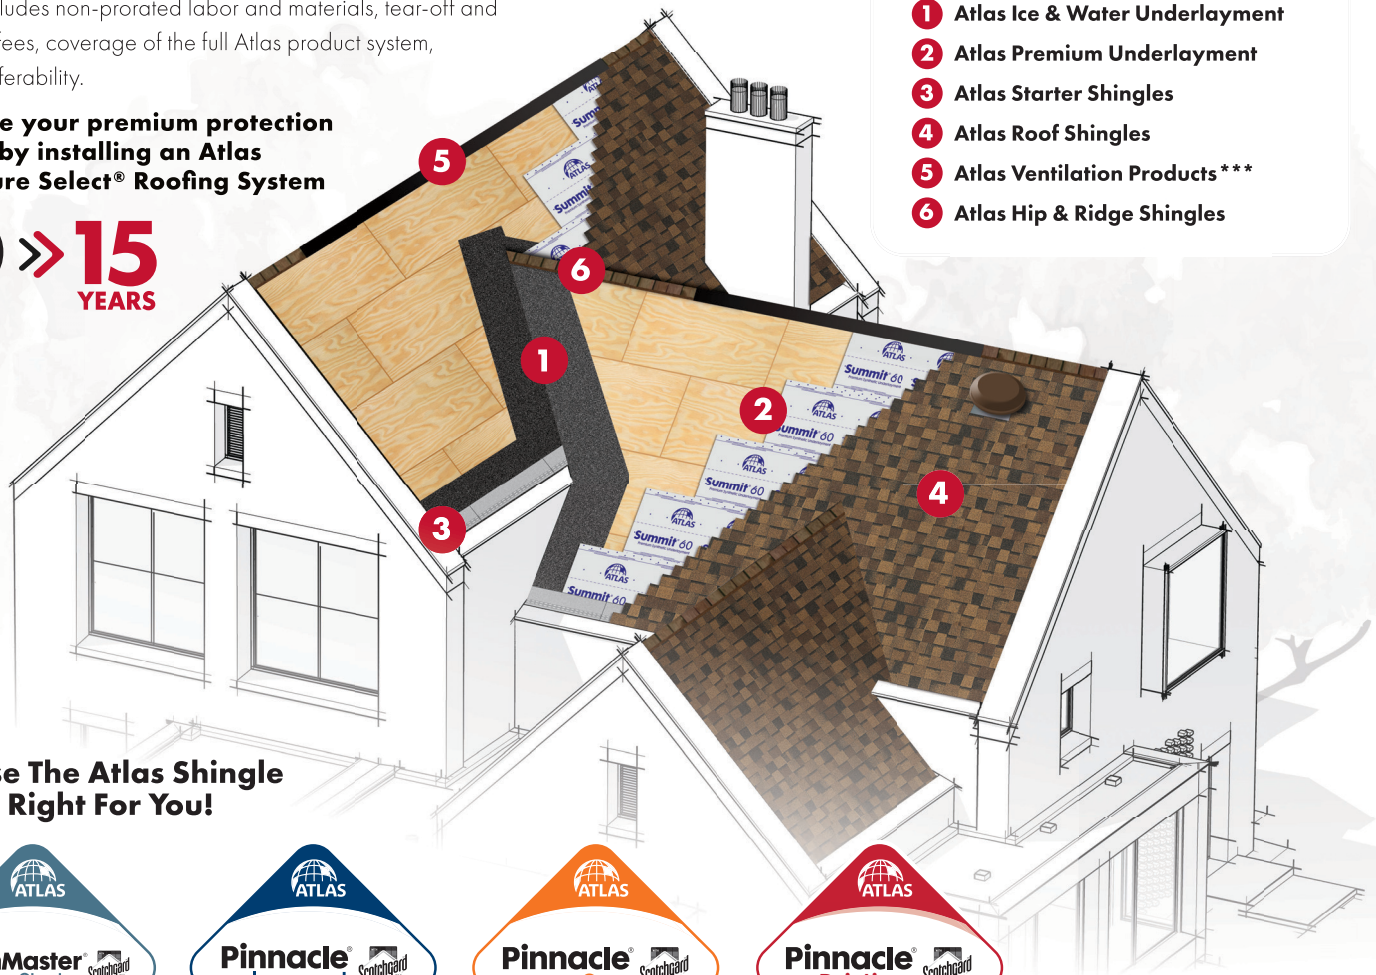

Increase your premium protection period by installing an Atlas Signature Select[®] Roofing System

10 >> **15**
YEARS YEARS

Roof System Components:

- 1 Atlas Ice & Water Underlayment
- 2 Atlas Premium Underlayment
- 3 Atlas Starter Shingles
- 4 Atlas Roof Shingles
- 5 Atlas Ventilation Products***
- 6 Atlas Hip & Ridge Shingles