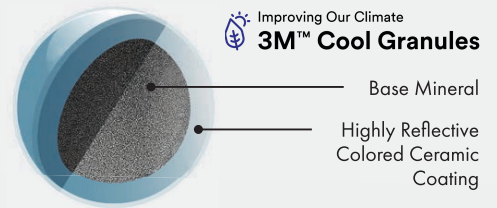

Pinnacle[®] Sun Colors

Cool Coastal Cliffs - shown on cover SRI: 16

Cool Moonlight Beach SRI: 18

Cool Surf SRI: 16

Cool Coral Canyon SRI: 16

Cool Driftwood SRI: 17

Cool Sand SRI: 19

The Solar Reflectance Index (SRI) is an indicator of the ability of a roof surface to return solar energy to the atmosphere. Roofing material surfaces with a higher SRI will be cooler than surfaces with a lower SRI under the same solar energy exposure, especially on a sunny day. Using materials with higher SRI values can enhance building occupant comfort and reduce air conditioning use. For more information, please reference the Cool Roof Rating Council: CoolRoofs.org

To provide homeowners with the most accurate representation of color options, several photo scans and house shots were used under various lighting conditions. Variations in lighting illustrate the color gradients on asphalt shingle roofs.

AtlasRoofing.com/Roof-Inspiration

 Cool Surf

LIFETIME
limited warranty

130MPH
wind resistance

HP42
technology

CLASS 3
impact resistance

Pinnacle[®] Sun

Cool Roof Technology that Fights Smog

The Coolest Innovation in Residential Roofing

Unleash the power of cool roofing with Pinnacle[®] Sun cool roof technology. These innovative shingles are designed with 3M[™] cooling technology using granules that reflect sunlight. With 3M[™] Cool Roofing Granules, you can reduce energy costs and elevate the look of your home. Upgrade to Pinnacle[®] Sun cool roof technology and experience the ultimate in energy efficiency, style, and performance with a wide range of color options.