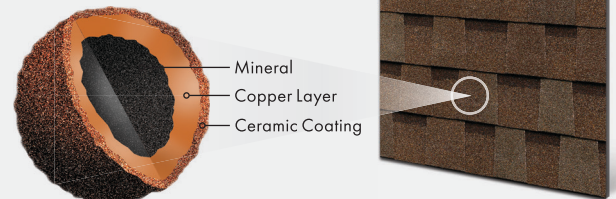

• Prevent Unsightly Black Streaks Caused by Algae

• New Cool B