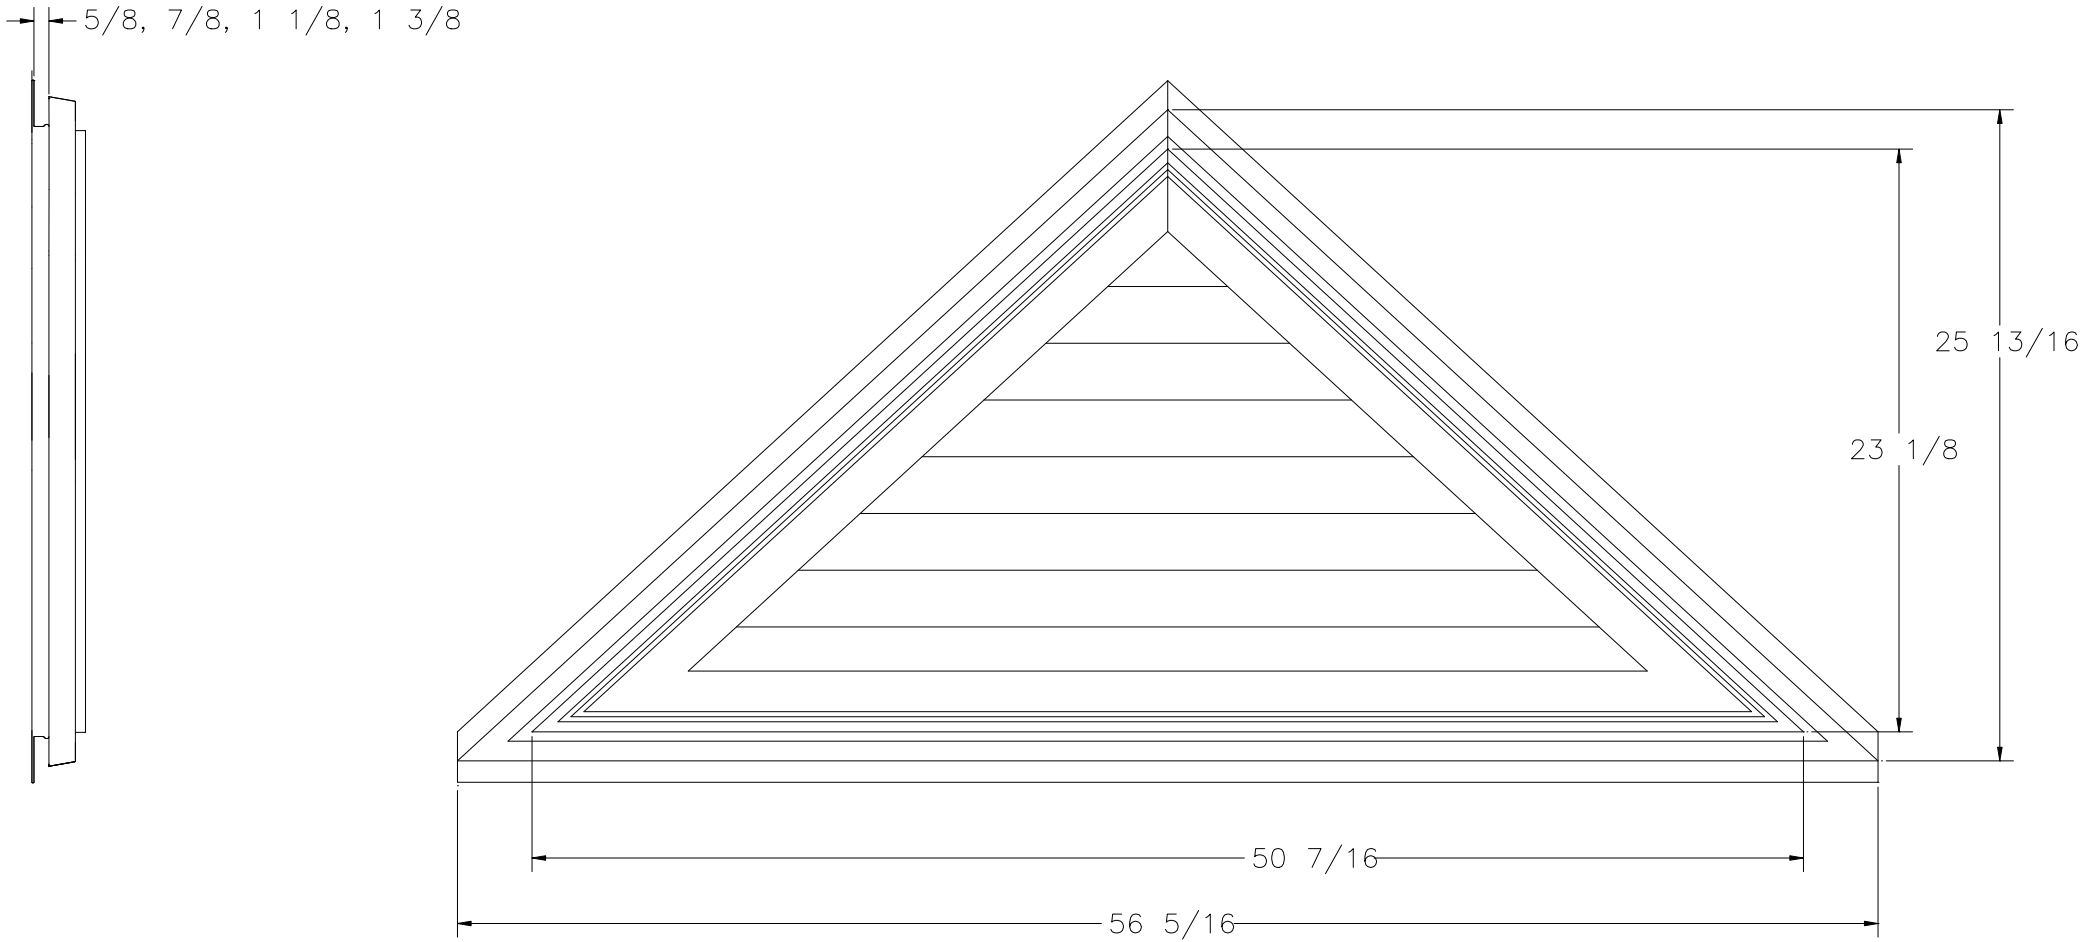

14.5 X 74 4/12 PITCH TRIANGLE

NOTE: ACTUAL DIMENSIONS MAY VARY SLIGHTLY

17 X 70.5 5/12 PITCH TRIANGLE

NOTE: ACTUAL DIMENSIONS MAY VARY SLIGHTLY

18 X 72.5 6/12 PITCH TRIANGLE

NOTE: ACTUAL DIMENSIONS MAY VARY SLIGHTLY

20.5 X 70.5 7/12 PITCH TRIANGLE

NOTE: ACTUAL DIMENSIONS MAY VARY SLIGHTLY

5/8, 7/8, 1 1/8, 1 3/8

21 X 62.5 8/12 PITCH TRIANGLE

NOTE: ACTUAL DIMENSIONS MAY VARY SLIGHTLY

5/8, 7/8, 1 1/8, 1 3/8

23 X 62 9/12 PITCH TRIANGLE

NOTE: ACTUAL DIMENSIONS MAY VARY SLIGHTLY

5/8, 7/8, 1 1/8, 1 3/8

23 X 56 10/12 PITCH TRIANGLE

NOTE: ACTUAL DIMENSIONS MAY VARY SLIGHTLY

5/8, 7/8, 1 1/8, 1 3/8

26 X 56 11/12 PITCH TRIANGLE

NOTE: ACTUAL DIMENSIONS MAY VARY SLIGHTLY

5/8, 7/8, 1 1/8, 1 3/8

17 X 34 12/12 PITCH TRIANGLE

NOTE: ACTUAL DIMENSIONS MAY VARY SLIGHTLY

5/8, 7/8, 1 1/8, 1 3/8

26 X 52 12/12 PITCH TRIANGLE

NOTE: ACTUAL DIMENSIONS MAY VARY SLIGHTLY

5/8, 7/8, 1 1/8, 1 3/8