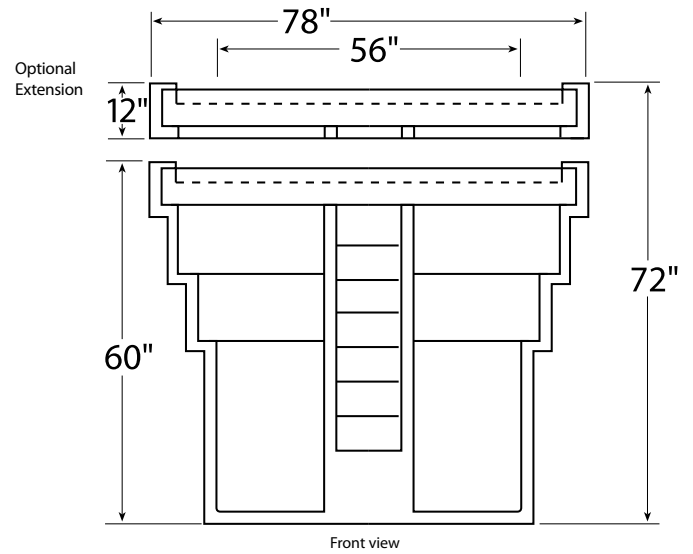

1-800-453-0349