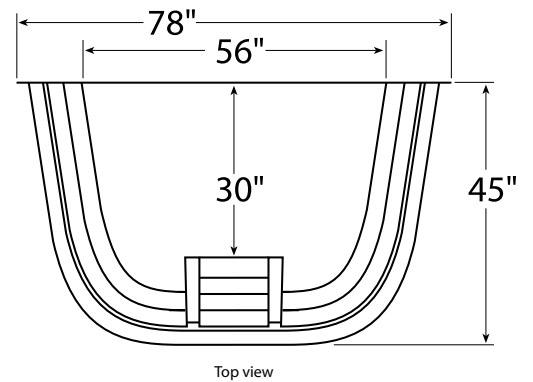

## Extendable.

The 2060 is designed for use with up to 4-foot wide egress windows. One-piece construction makes this well both durable and simple to install. With the optional 12" extension, the 2060 can accommodate greater depth requirements. (maximum of two extensions per unit)

granite grey  
#020600190

sandstone  
#020600191

Shown with optional polycarbonate cover.

2060 Extensions (Sold separately)

sandstone  
#020601291

granite grey  
#020601290

1-800-453-0349