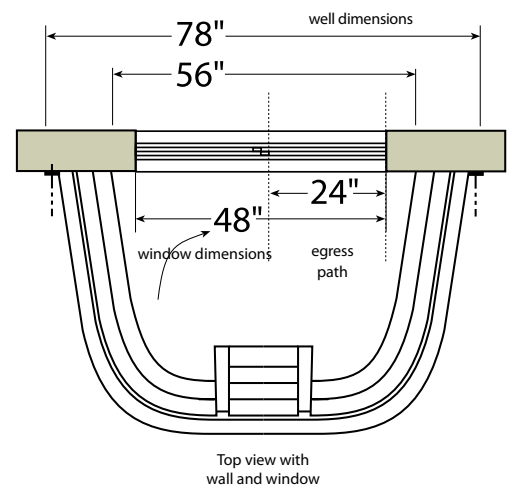

1-800-453-0349